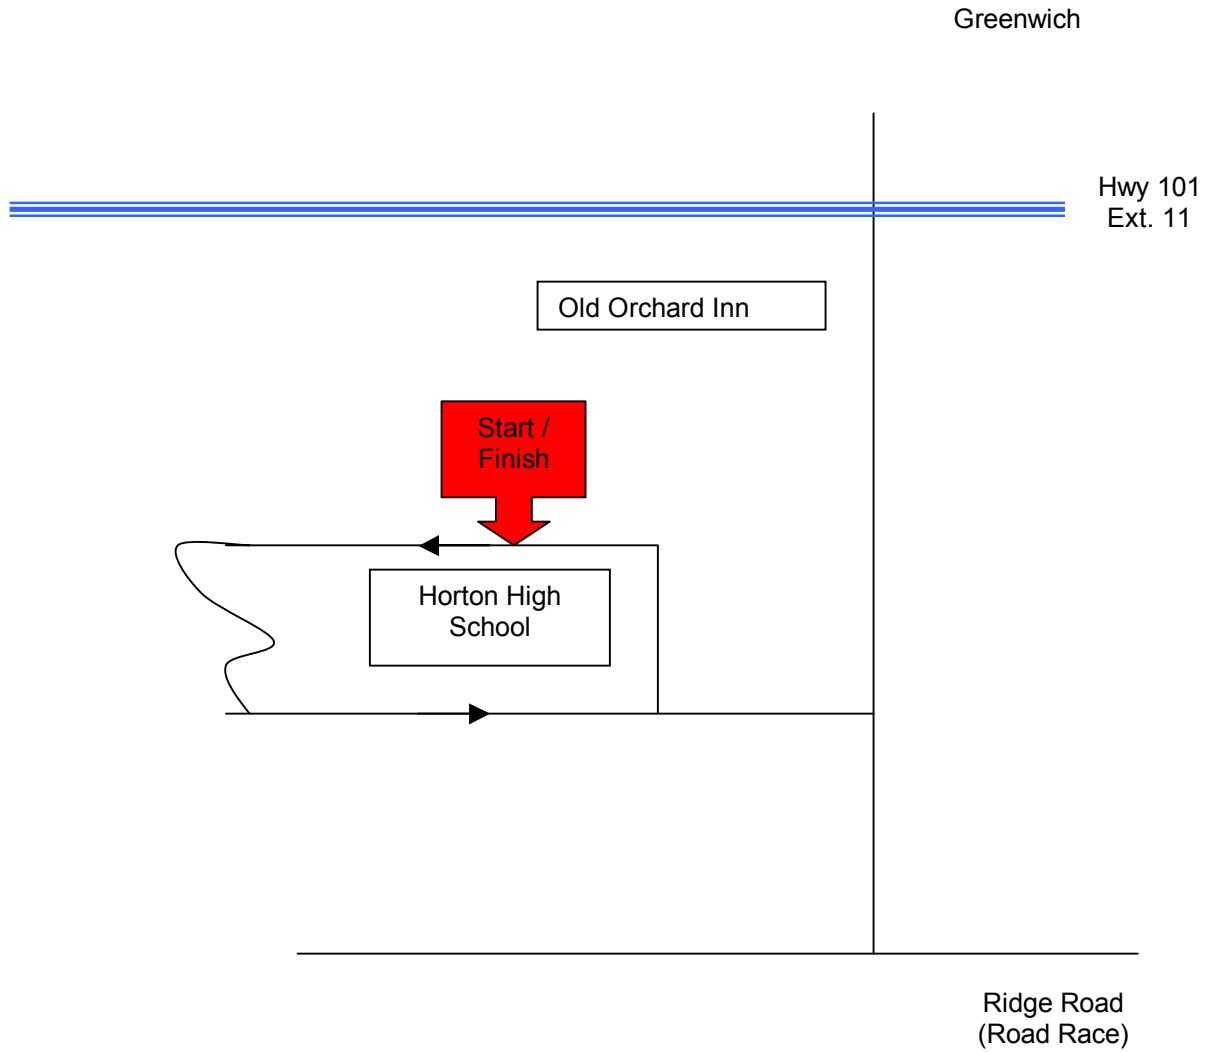

Stage 1: Time Trial – 6.3 km

Wolfville Classic Stage Race 2004

Race Maps

Stage 2: Criterium – 0.8 km loop

Stage 3: Road Race – 13.1 km loop