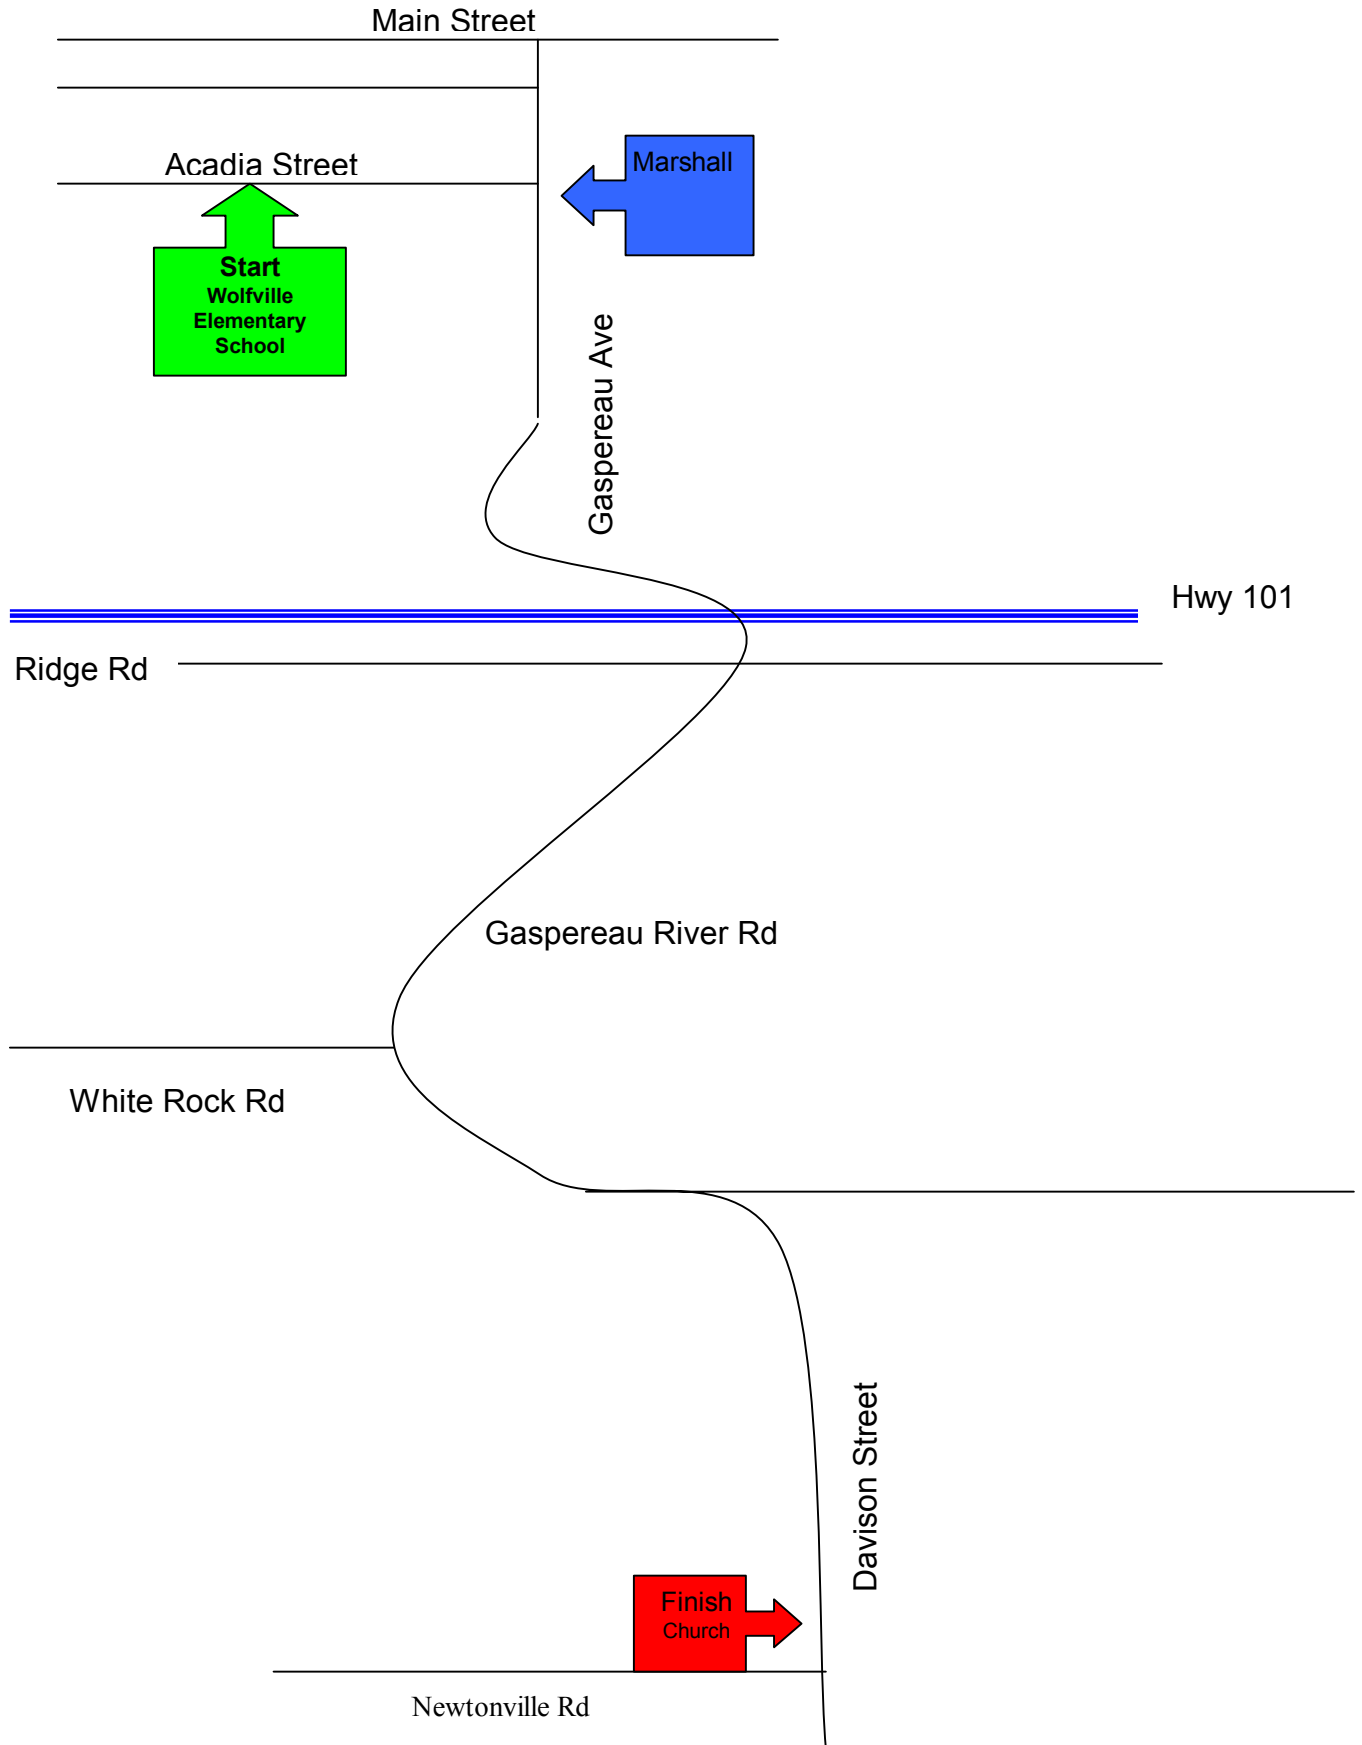

Stage 1: Time Trial – 6.3 km

Wolfville Classic Stage Race 2004

Race Maps

Stage 2: Criterium – 0.8 km loop

Stage 3: Road Race – 13.1 km loop